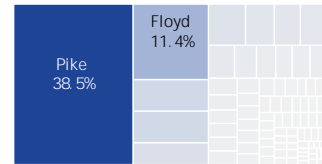

12.5%

ENROLLMENT & EMPLOYMENT OUTCOMES

EMPL ENT

Technical documentation can be found in PDF form here:

<https://bit.ly/psfr_pdf>

An alternative, accessible format in Excel is available for download here:

<https://bit.ly/psfr_data>

The **Postsecondary Feedback Report (PSFR)** is a dynamic tool that allows users to explore the connection between employment outcomes associated with graduates of different majors and credential levels at Kentucky postsecondary institutions. This dashboard details 42 of Kentucky's public (4-year and 2-year) and private (4-year) institutions. Hovering over an info button will give more details about a chart. Filtering is done by selecting an institution and/or credential level on the left, or clicking a major icon below.

3 years after graduation (median)