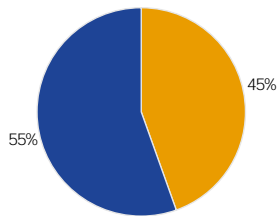

12.5%

ENROLLMENT & EMPLOYMENT OUTCOMES

EMPL ENT

Technical documentation can be found in PDF form here:

<https://bit.ly/psfr_pdf>

An alternative, accessible format in Excel is available for download here:

<https://bit.ly/psfr_data>

The **Postsecondary Feedback Report (PSFR)** is a dynamic tool that allows users to explore the connection between employment outcomes associated with graduates of different majors and credential levels at Kentucky postsecondary institutions. This dashboard details 42 of Kentucky's public (4-year and 2-year) and private (4-year) institutions. Hovering over an info button will give more details about a chart. Filtering is done by selecting an institution and/or credential level on the left, or clicking a major icon below.

3 years after graduation (median)